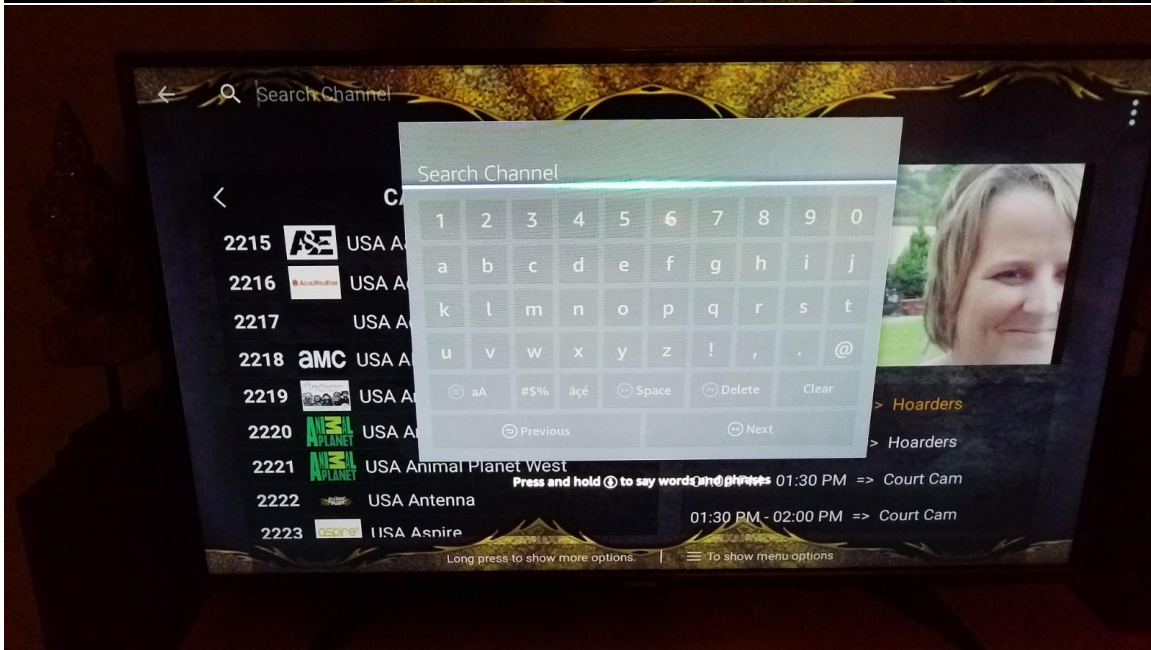

-----CHANNEL SEARCH WITH ALEXA-----

we now have the ability to search for shows/channels/series with ALEXA while in app. Make sure you are in the Allset tv app

Go into either LIVE TV MOVIES or TV SERIES
Then go to the top right magnifying glass to open up search box

once search box is open you can press the alexa button and speak the name of channel//Channel #//Movie// Tv Series

If the name is available it will pop up. Sometimes you might have to say the name a certain way for it to show.