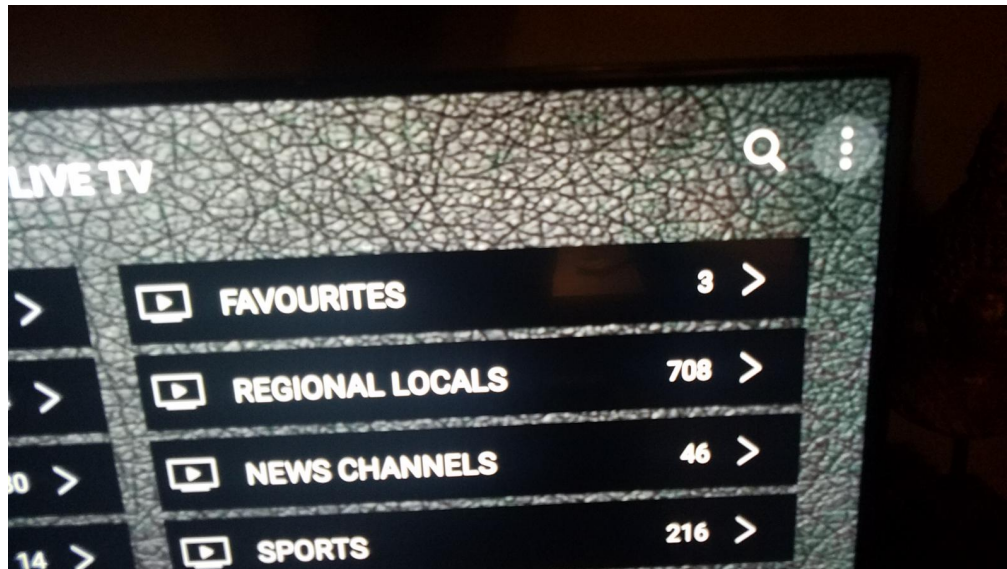

-----CHANNEL SEARCH WITH ALEXA-----

we now have the ability to search for shows/channels/series with ALEXA while in app. Make sure you are in the Allset tv app

Go into either LIVE TV MOVIES or TV SERIES
Then go to the top right magnifying glass to open up search box

once search box is open you can press the alexa button and speak the name of channel//Channel #//Movie// Tv Series

If the name is available it will pop up. Sometimes you might have to say the name a certain way for it to show.