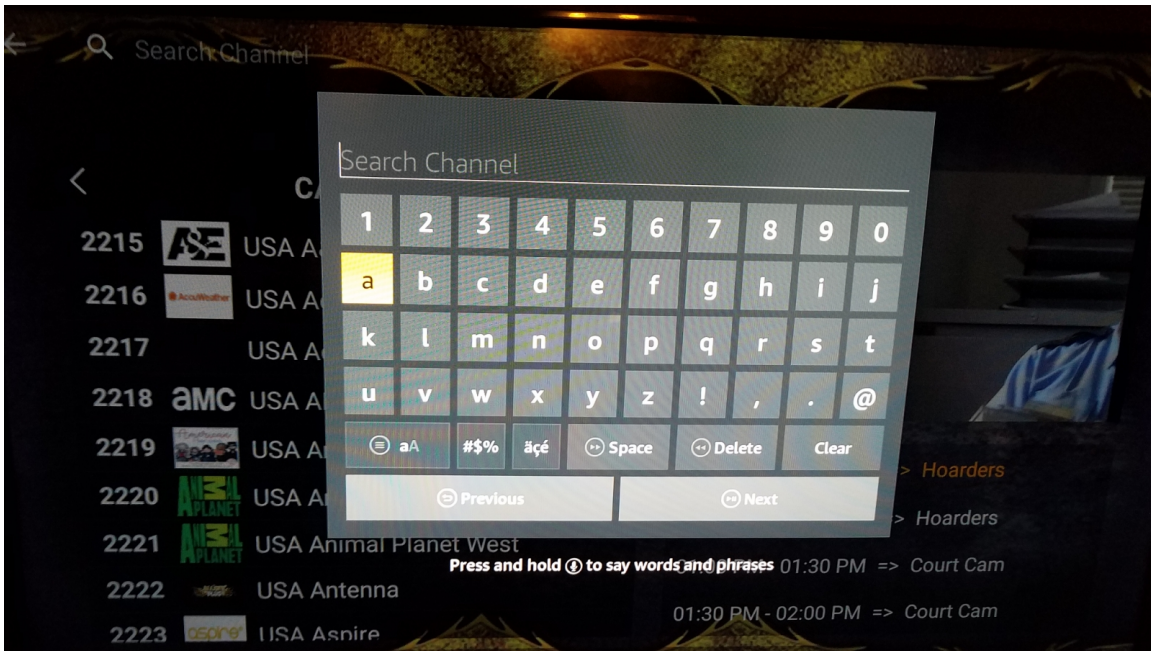

-----CHANNEL SEARCH WITH ALEXA-----

we now have the ability to search for shows/channels/series with ALEXA while in app. Make sure you are in the Allset tv app

Go into either LIVE TV MOVIES or TV SERIES
Then go to the top right magnifying glass to open up search box

once search box is open you can press the alexa button and speak the name of channel//Channel #//Movie// Tv Series

If the name is available it will pop up. Sometimes you might have to say the name a certain way for it to show.